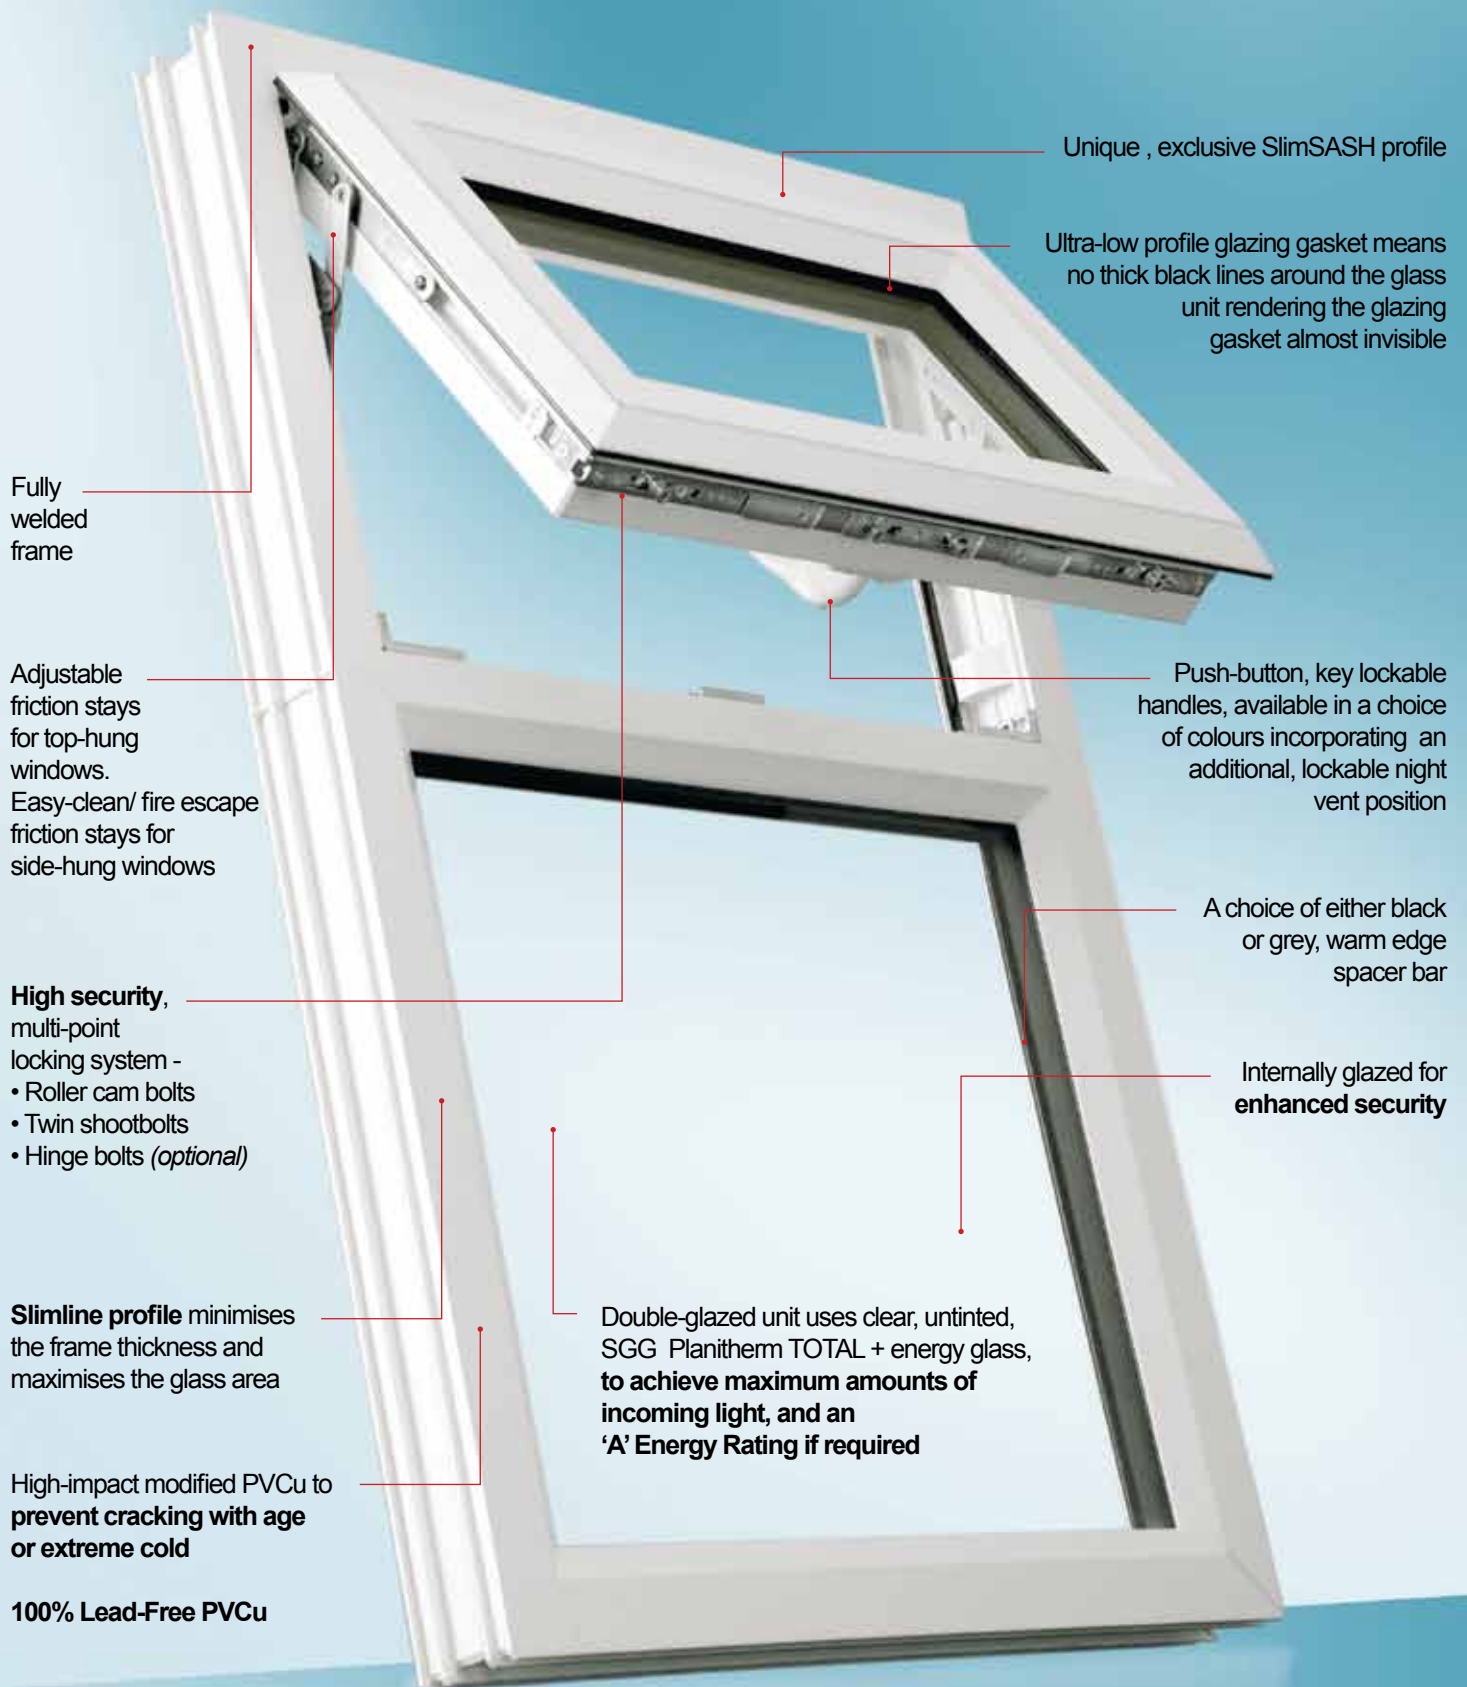

Interior
Golden Oak
on White

Interior
Rosewood
on White

Interior
Black
on White

Platinum
NRG

Unique , exclusive SlimSASH profile

Ultra-low profile glazing gasket means no thick black lines around the glass unit rendering the glazing gasket almost invisible

Fully welded frame

Adjustable friction stays for top-hung windows. Easy-clean/ fire escape friction stays for side-hung windows

Push-button, key lockable handles, available in a choice of colours incorporating an additional, lockable night vent position

High security, multi-point locking system -
• Roller cam bolts
• Twin shootbolts
• Hinge bolts (*optional*)

A choice of either black or grey, warm edge spacer bar

Internally glazed for **enhanced security**

Slimline profile minimises the frame thickness and maximises the glass area

Double-glazed unit uses clear, untinted, SGG Planitherm TOTAL + energy glass, to achieve maximum amounts of incoming light, and an 'A' Energy Rating if required